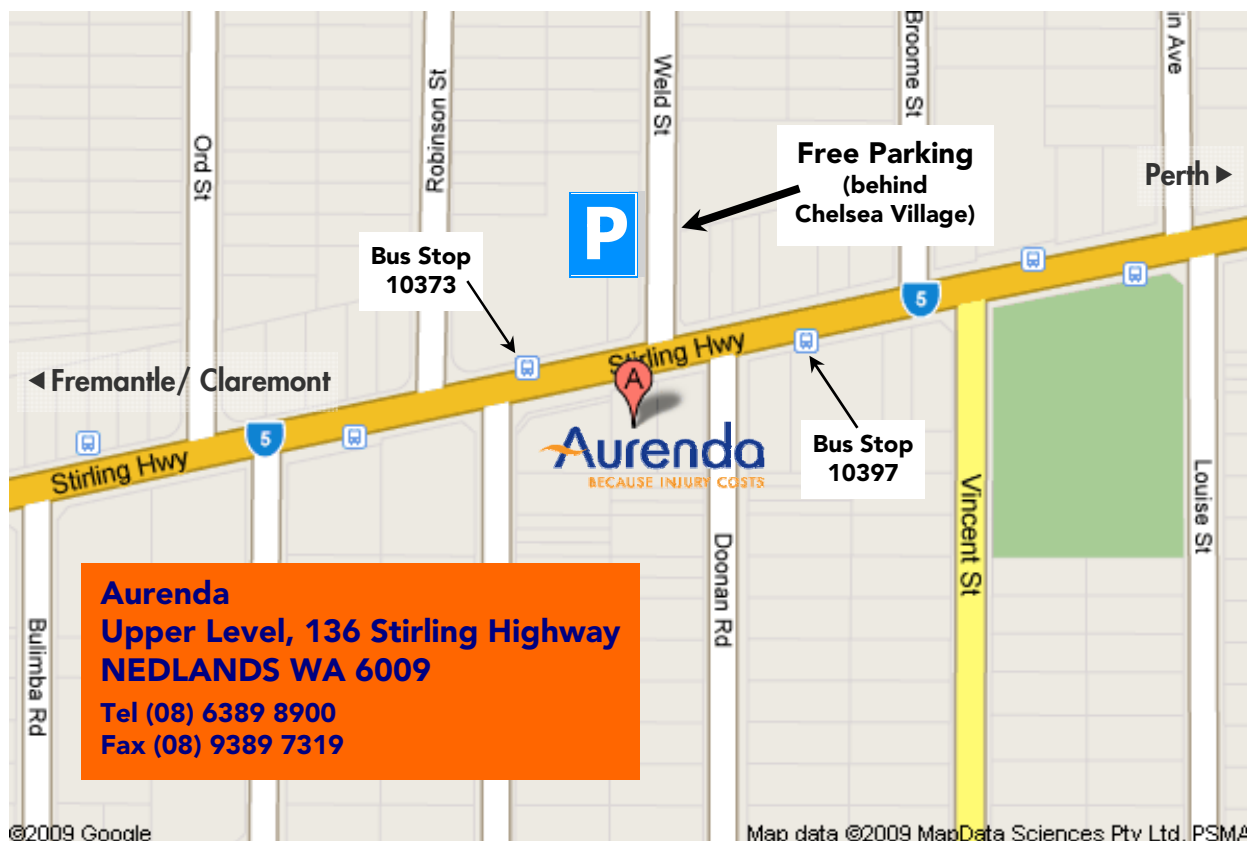

# Training Centre Location

- Venue:** Aurenda  
Upper Level, 136 Stirling Highway, NEDLANDS WA 6009
- Parking:** Free parking is available behind Chelsea Village, on the corner of Stirling Highway and Weld Street directly opposite our offices.
- Public Transport:** Stirling Highway is serviced regularly by public transport. There are two bus stops in the immediate vicinity of our office:
- Coming from Perth:** Bus Stop 10397 – Stirling Highway between Vincent Street and Doonan Road (50m).
- Coming from Fremantle/ Claremont:** Bus Stop 10373 – Stirling Highway between Robinson Street and Weld Street (100m).
- For further information on bus routes and schedules, refer to [www.transperth.wa.gov.au](http://www.transperth.wa.gov.au).
- Enquiries:** Paula Jones  
T: 08 6389 8900  
E: [training@aurenda.com](mailto:training@aurenda.com)