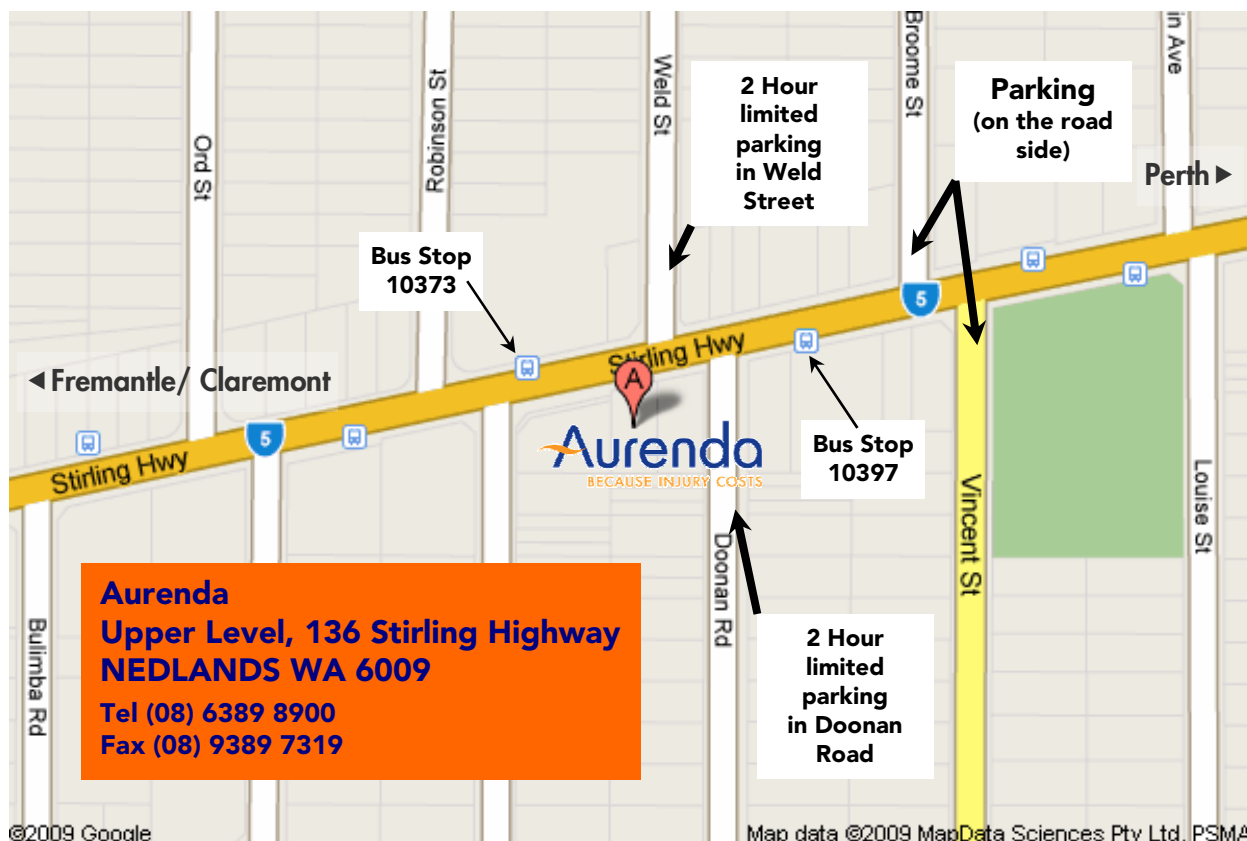

Training Centre Location

- Venue:** Aurenda
Upper Level, 136 Stirling Highway, NEDLANDS WA 6009
- Parking:** Road side parking is available in Broome Street and Vincent Street to the east of our offices. **Please note: there is a 2 hour parking limit for Doonan Road and Weld Street..**
- Public Transport:** Stirling Highway is serviced regularly by public transport. There are two bus stops in the immediate vicinity of our office:
Coming from Perth: Bus Stop 10397 – Stirling Highway between Vincent Street and Doonan Road (50m).
Coming from Fremantle/ Claremont: Bus Stop 10373 – Stirling Highway between Robinson Street and Weld Street (100m).
For further information on bus routes and schedules, refer to www.transperth.wa.gov.au.
- Enquiries:** T: 08 6389 8900
E: training@aurenda.com